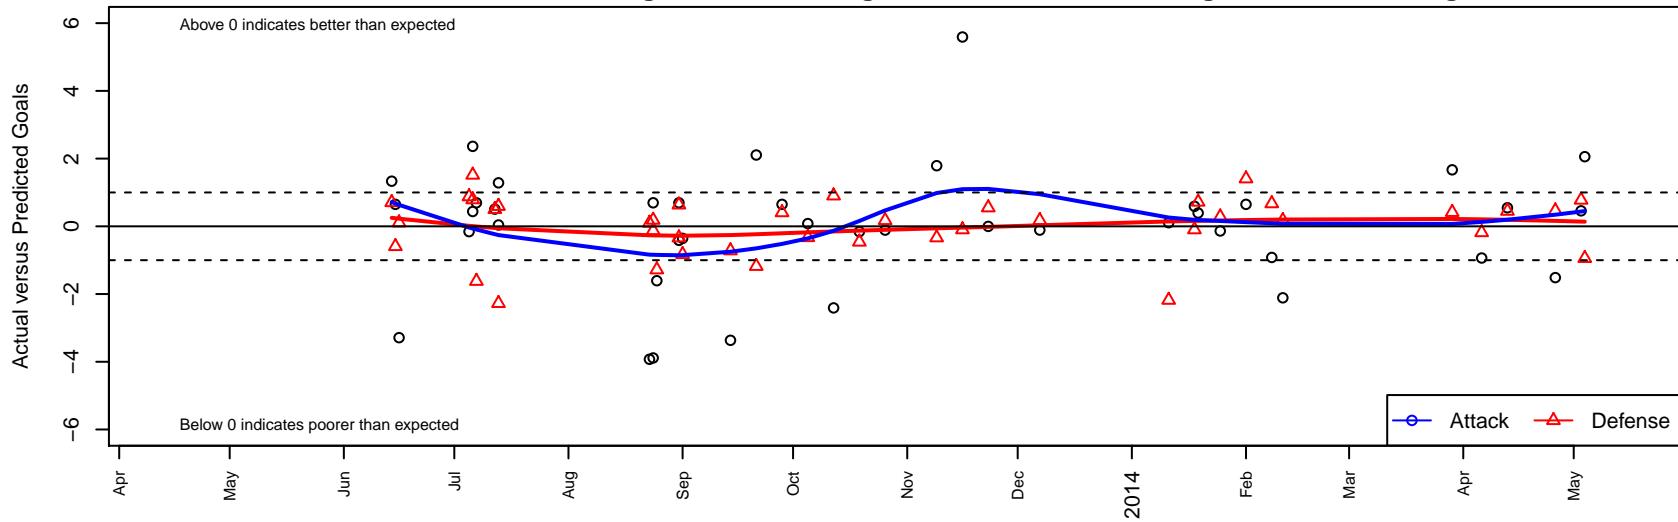

## Seattle United S Black B99

Seattle United Regional  
 Seattle, WA  
 B99 total strength=1336  
 attack=6.85 defense=6.01  
 fall league = NPSL B14D1  
 alt names used:  
 Seattle United S Black B99  
 Seattle United South Black Dragons  
 Seattle United South B99 Black  
 Seattle United South Black  
 Seattle United S Black  
 Seattle United South Black [B99]  
 Seattle United S Black [B99]  
 2013 Seattle United South B99 Black

Venues played:  
 Starfire Spring Classic BU14  
 Sounders FC Cup BU14  
 Seattle Cup BU14  
 Xtreme Cup BU14  
 Labor Day Cup BU14  
 NPSL B14D1  
 Founders Cup B99  
 Challenge Cup B99 Division 2 – Challenge 2

**Seattle United S Black B99**  
 Dots are actual minus expected GF (blue circles) and GA (red triangles).  
 Blue line is smoothed change in attack strength. Red is smoothed change in defense strength.